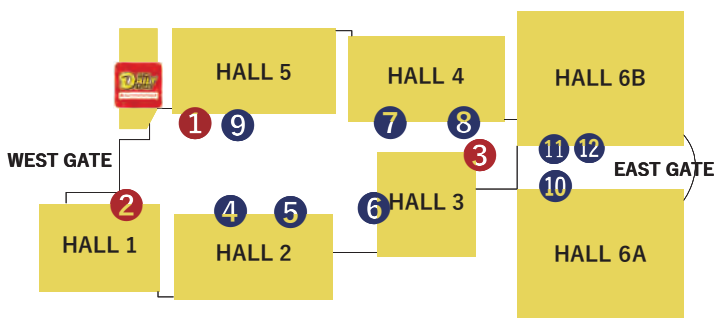

*○Open *△TBD(Business days are subjects to change)

New Yamazaki Daily Store

We have a wide variety of bento boxes, rice balls, bread, etc. There are also plenty of services such as hot water for cup noodles, a copy machine, and an ATM..